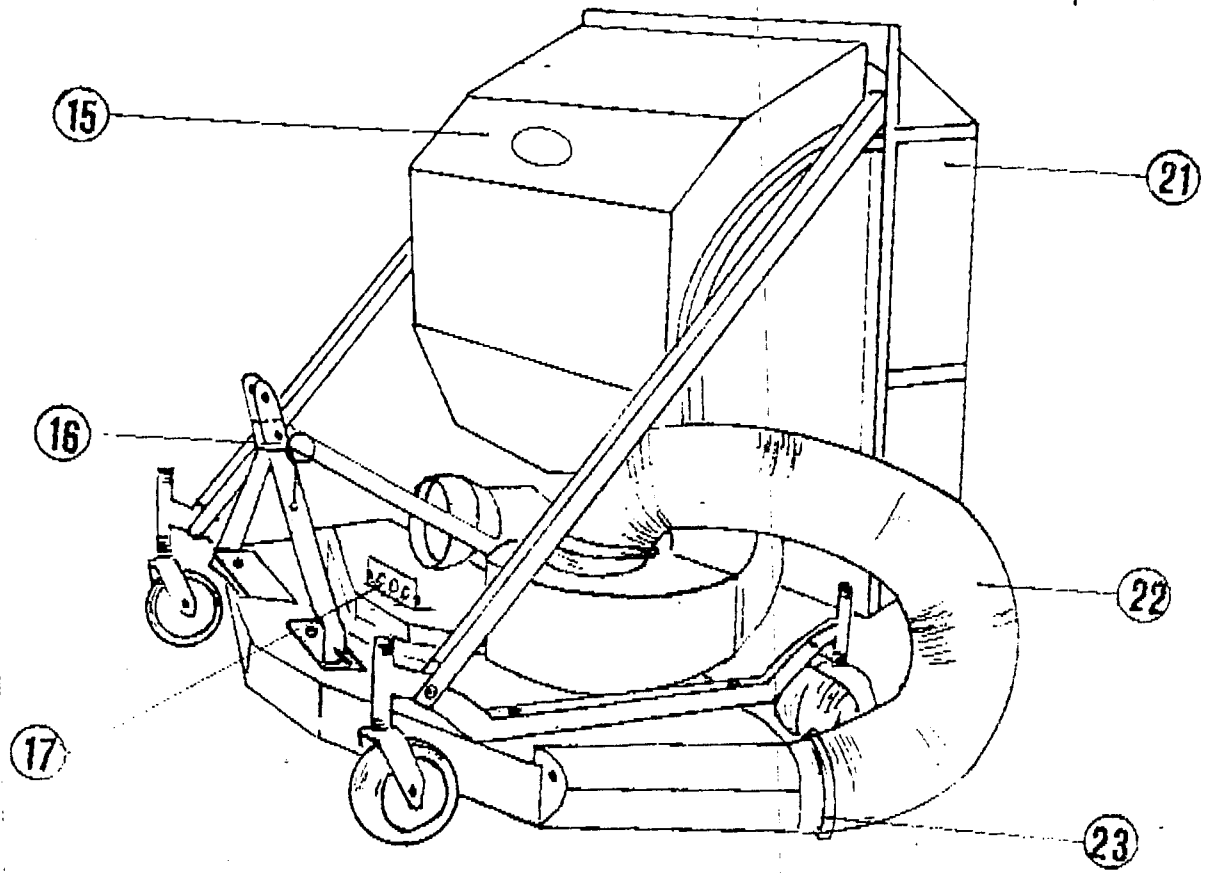

DEL MORINO

TOMDY BAC

TONDY BAC RMB

DM09 Š
= EXTRA SERH.

TURBINE SET	
N.ref	Description
DM 01	Turbine Cover
DM 02	Turbine Flat
DM 03	Tang 8 x 7 x 35
DM 04	Nlt conelox M8 ISO 7042 DIN 980V
DM 05	Nlt self locking UNI 7473
DM 06	Turbine blade
DM 07	Screw 10 x 30 UNI 5737
DM 08	Turbine body
DM 09	Axle
DM 10	Screw 10 x 20 UNI 5737
DM 11	Selflocking Ring Nut GUK
DM 12	
DM 13	
DM 14	
" 15	Container
" 16	Ring for pipes
" 17	Grease nipple 10 MB
" 18	Hydraulic ram
" 19	Twin Wheel support
" 20	Wheel support frame
" 21	Opening door
" 22	Pipe ASPIREX
" 23	Join Ring
" 24	Container tie-rod

TURBINE SET		
N. ref	Description	Code
01	Turbine Cover	50165
02	Turbine Flat	50166
03	Tang 8 x 7 x 35	50035
04	Nut conelox M8 ISO 7042 DIN 980V	50025
05	Nut conelox M10 ISO 7042	50022
06	Turbine body	50167
07	Screw 10 x 30 UNI 5739	50017
08	Turbine blades	50168
09	Axle	50164
10	Screw 10 x 20 UNI 5739	50300
11	Self locking Ring Nut GUK	50336
12	Valvola di blocco	50178
13	Hydraulic pipes	50179
14		
15	Container	50169
16	Ring for pipes	50170
17	Grease nipple 10 MB	50030
18	Hydraulic ram	50171
19	Twin Wheel support	50172
20	Wheel support frame	50173
21	Opening door	50174
22	Pipe ASPIREX	50175
23	Joint ring	50176
24	Container tie-rod	50177