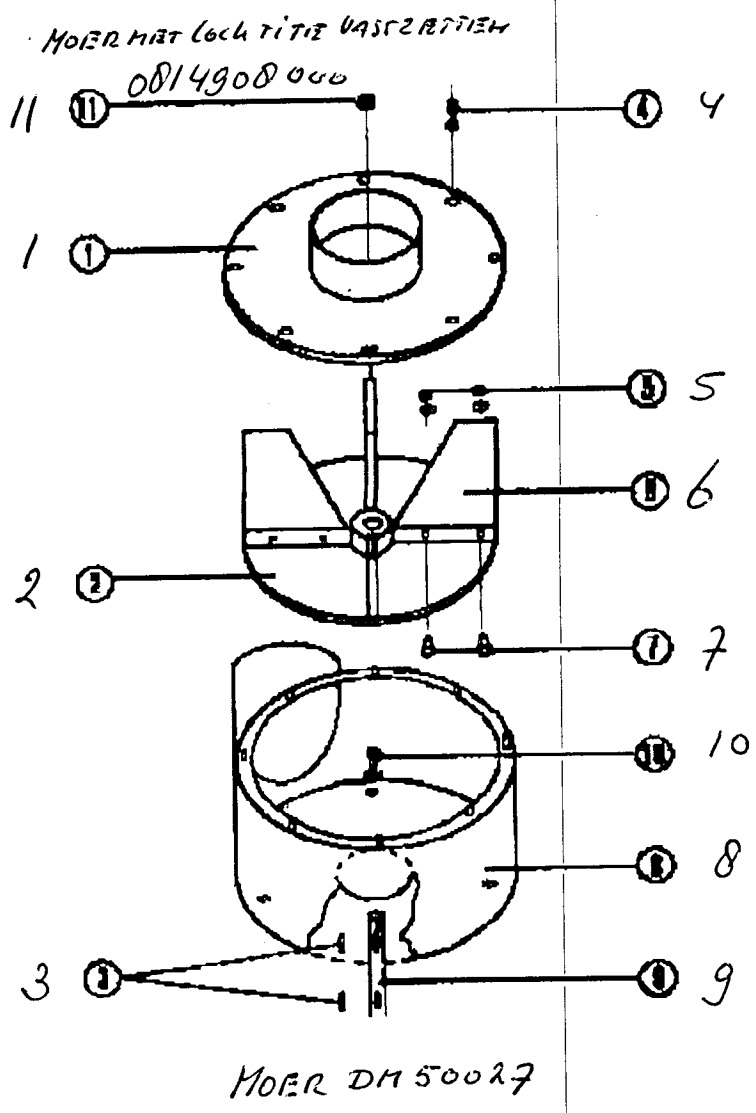

TONDYBAC RMB

Farm & Garden Equipment
Del Morino

Del Morino srl, v. Caroni di Sotto 19,
I-52033 Caprese Michelangelo AR Italy
Ph: +39-575-791059 Fax: +39-575-791210
E.mail: 100710.3101@compuserve.com
<http://www.italia.com/Delmorino>

TURBINE SET		
N. ref	Description	Code
01	Turbine Cover	50165
02	Turbine Flat	50166
03	Tang 8 x 7 x 35	50035
04	Nut conelox M8 ISO 7042 DIN 980V	50025
05	Nut conelox M10 ISO 7042	50022
06	Turbine body	50167
07	Screw 10 x 30 UNI 5739	50017
08	Turbine blades	50168
09	Axle	50164
10	Screw 10 x 20 UNI 5739	50300
11	Self locking Ring Nut GUK	50336
12	Valvola di blocco	50178
13	Hydraulic pipes	50179
14		
15	Container	50169
16	Ring for pipes	50170
17	Grease nipple 10 MB	50030
18	Hydraulic ram	50171
19	Twin Wheel support	50172
20	Wheel support frame	50173
21	Opening door	50174
22	Pipe ASPIREX	50175
23	Joint ring	50176
24	Container tie-rod	50177