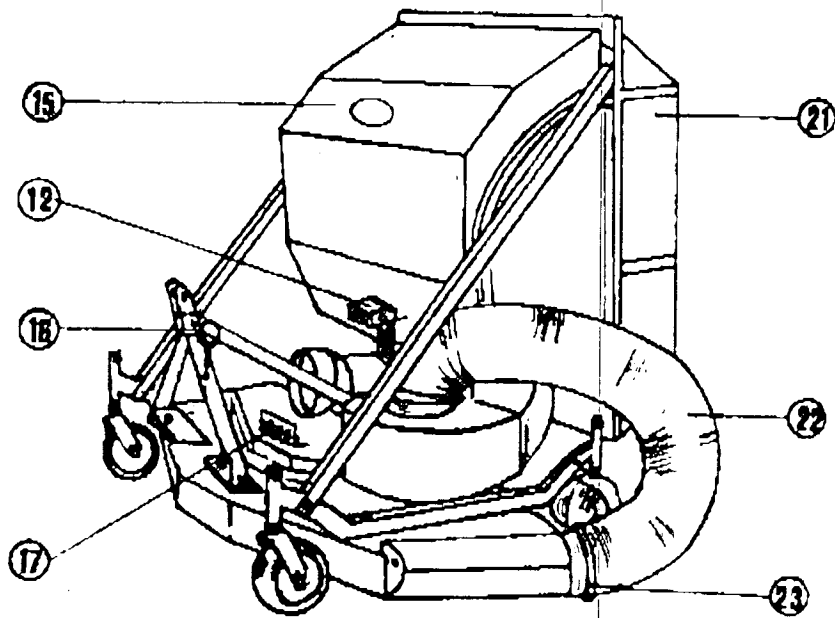

DEL MORINO

TOMDY BAC

TONDY BAC RMB

DM09 Š
= EXTRA SERH.

TURBINE SET	
N.ref	Description
DM 01	Turbine Cover
DM 02	Turbine Flat
DM 03	Tang 8 x 7 x 35
DM 04	Nlt conelox M8 ISO 7042 DIN 980V
DM 05	Nlt self locking UNI 7473
DM 06	Turbine blade
DM 07	Screw 10 x 30 UNI 5737
DM 08	Turbine body
DM 09	Axle
DM 10	Screw 10 x 20 UNI 5737
DM 11	Selflocking Ring Nut GUK
DM 12	
DM 13	
DM 14	
" 15	Container
" 16	Ring for pipes
" 17	Grease nipple 10 MB
" 18	Hydraulic ram
" 19	Twin Wheel support
" 20	Wheel support frame
" 21	Opening door
" 22	Pipe ASPIREX
" 23	Join Ring
" 24	Container tie-rod

TURBINE SET		
N. ref	Description	Code
01	Turbine Cover	50165
02	Turbine Flat	50166
03	Tang 8 x 7 x 35	50035
04	Nut conelox M8 ISO 7042 DIN 980V	50025
05	Nut conelox M10 ISO 7042	50022
06	Turbine body	50167
07	Screw 10 x 30 UNI 5739	50017
08	Turbine blades	50168
09	Axle	50164
10	Screw 10 x 20 UNI 5739	50300
11	Self locking Ring Nut GUK	50336
12	Valvola di blocco	50178
13	Hydraulic pipes	50179
14		
15	Container	50169
16	Ring for pipes	50170
17	Grease nipple 10 MB	50030
18	Hydraulic ram	50171
19	Twin Wheel support	50172
20	Wheel support frame	50173
21	Opening door	50174
22	Pipe ASPIREX	50175
23	Joint ring	50176
24	Container tie-rod	50177