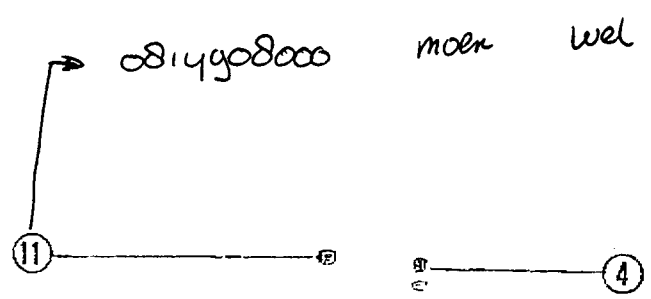

DEL MORINO

TOMDY BAC

TONDY BAC RMB

DM09 Š
= EXTRA SERH.

TURBINE SET	
N.ref	Description
DM 01	Turbine Cover
DM 02	Turbine Flat
DM 03	Tang 8 x 7 x 35
DM 04	Nlt conelox M8 ISO 7042 DIN 980V
DM 05	Nlt self locking UNI 7473
DM 06	Turbine blade
DM 07	Screw 10 x 30 UNI 5737
DM 08	Turbine body
DM 09	Axle
DM 10	Screw 10 x 20 UNI 5737
DM 11	Selflocking Ring Nut GUK
DM 12	
DM 13	
DM 14	
" 15	Container
" 16	Ring for pipes
" 17	Grease nipple 10 MB
" 18	Hydraulic ram
" 19	Twin Wheel support
" 20	Wheel support frame
" 21	Opening door
" 22	Pipe ASPIREX
" 23	Join Ring
" 24	Container tie-rod

TURBINE SET		
N. ref	Description	Code
01	Turbine Cover	50165
02	Turbine Flat	50166
03	Tang 8 x 7 x 35	50035
04	Nut conelox M8 ISO 7042 DIN 980V	50025
05	Nut conelox M10 ISO 7042	50022
06	Turbine body	50167
07	Screw 10 x 30 UNI 5739	50017
08	Turbine blades	50168
09	Axle	50164
10	Screw 10 x 20 UNI 5739	50300
11	Self locking Ring Nut GUK	50336
12	Valvola di blocco	50178
13	Hydraulic pipes	50179
14		
15	Container	50169
16	Ring for pipes	50170
17	Grease nipple 10 MB	50030
18	Hydraulic ram	50171
19	Twin Wheel support	50172
20	Wheel support frame	50173
21	Opening door	50174
22	Pipe ASPIREX	50175
23	Joint ring	50176
24	Container tie-rod	50177