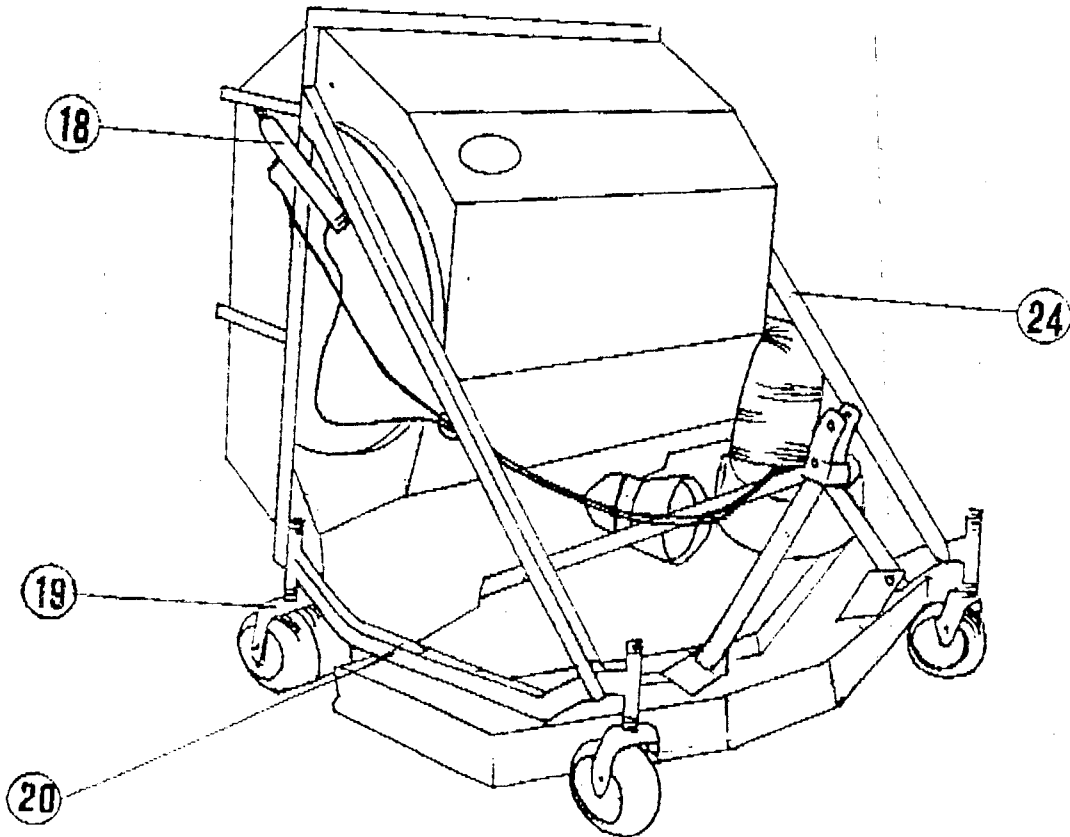

DEL MORINO

TOMDY BAC

TONDY BAC RMB

DM09 Š
= EXTRA SERH.

TURBINE SET	
N.ref	Description
DM 01	Turbine Cover
DM 02	Turbine Flat
DM 03	Tang 8 x 7 x 35
DM 04	Nlt conelox M8 ISO 7042 DIN 980V
DM 05	Nlt self locking UNI 7473
DM 06	Turbine blade
DM 07	Screw 10 x 30 UNI 5737
DM 08	Turbine body
DM 09	Axle
DM 10	Screw 10 x 20 UNI 5737
DM 11	Selflocking Ring Nut GUK
DM 12	
DM 13	
DM 14	
" 15	Container
" 16	Ring for pipes
" 17	Grease nipple 10 MB
" 18	Hydraulic ram
" 19	Twin Wheel support
" 20	Wheel support frame
" 21	Opening door
" 22	Pipe ASPIREX
" 23	Join Ring
" 24	Container tie-rod

TURBINE SET		
N. ref	Description	Code
01	Turbine Cover	50165
02	Turbine Flat	50166
03	Tang 8 x 7 x 35	50035
04	Nut conelox M8 ISO 7042 DIN 980V	50025
05	Nut conelox M10 ISO 7042	50022
06	Turbine body	50167
07	Screw 10 x 30 UNI 5739	50017
08	Turbine blades	50168
09	Axle	50164
10	Screw 10 x 20 UNI 5739	50300
11	Self locking Ring Nut GUK	50336
12	Valvola di blocco	50178
13	Hydraulic pipes	50179
14		
15	Container	50169
16	Ring for pipes	50170
17	Grease nipple 10 MB	50030
18	Hydraulic ram	50171
19	Twin Wheel support	50172
20	Wheel support frame	50173
21	Opening door	50174
22	Pipe ASPIREX	50175
23	Joint ring	50176
24	Container tie-rod	50177