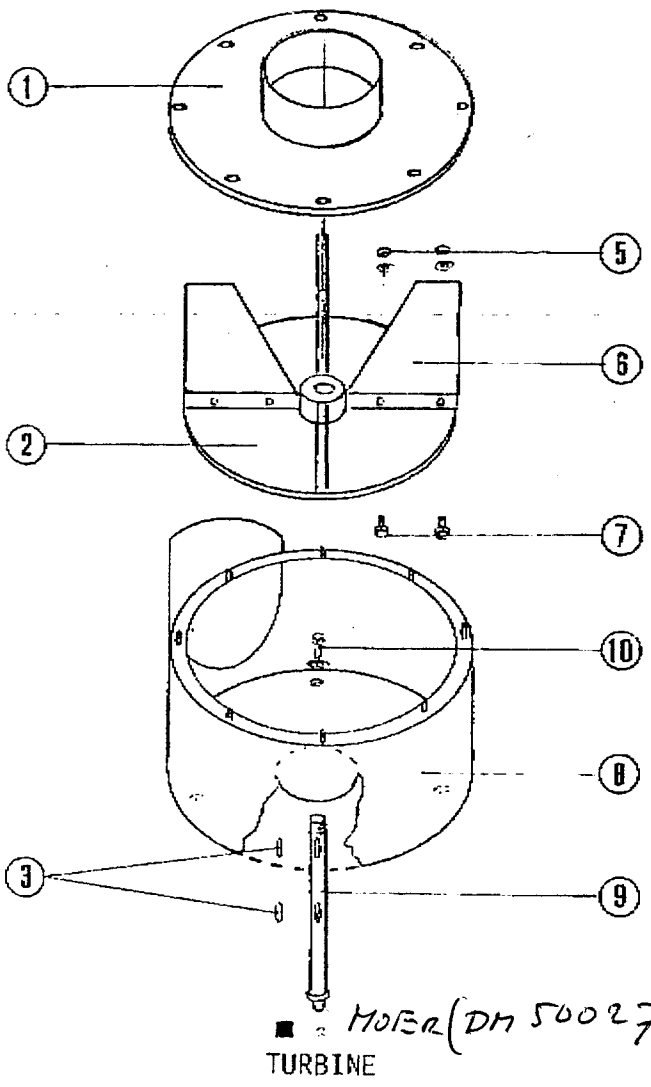

DEL MORINO

TOMDY BAC

TONDY BAC RMB

DM09 Š
= EXTRA SERH.

TURBINE SET	
N.ref	Description
DM 01	Turbine Cover
DM 02	Turbine Flat
DM 03	Tang 8 x 7 x 35
DM 04	Nlt conelox M8 ISO 7042 DIN 980V
DM 05	Nlt self locking UNI 7473
DM 06	Turbine blade
DM 07	Screw 10 x 30 UNI 5737
DM 08	Turbine body
DM 09	Axle
DM 10	Screw 10 x 20 UNI 5737
DM 11	Selflocking Ring Nut GUK
DM 12	
DM 13	
DM 14	
" 15	Container
" 16	Ring for pipes
" 17	Grease nipple 10 MB
" 18	Hydraulic ram
" 19	Twin Wheel support
" 20	Wheel support frame
" 21	Opening door
" 22	Pipe ASPIREX
" 23	Join Ring
" 24	Container tie-rod

TURBINE SET		
N. ref	Description	Code
01	Turbine Cover	50165
02	Turbine Flat	50166
03	Tang 8 x 7 x 35	50035
04	Nut conelox M8 ISO 7042 DIN 980V	50025
05	Nut conelox M10 ISO 7042	50022
06	Turbine body	50167
07	Screw 10 x 30 UNI 5739	50017
08	Turbine blades	50168
09	Axle	50164
10	Screw 10 x 20 UNI 5739	50300
11	Self locking Ring Nut GUK	50336
12	Valvola di blocco	50178
13	Hydraulic pipes	50179
14		
15	Container	50169
16	Ring for pipes	50170
17	Grease nipple 10 MB	50030
18	Hydraulic ram	50171
19	Twin Wheel support	50172
20	Wheel support frame	50173
21	Opening door	50174
22	Pipe ASPIREX	50175
23	Joint ring	50176
24	Container tie-rod	50177